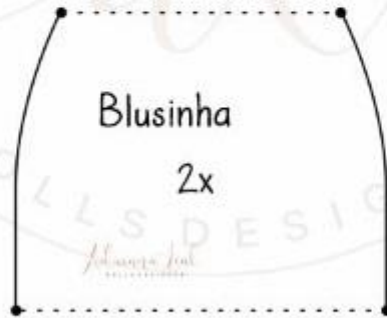

Wendy  
(playful girl)

ADRIANA LEAL  
DESIGNER

1x tecido  
algodão cru  
1x manta RI  
Fundo  
Tampa

Wendy  
(playful girl)

al  
ADRIANA LEAL  
DESIGNER